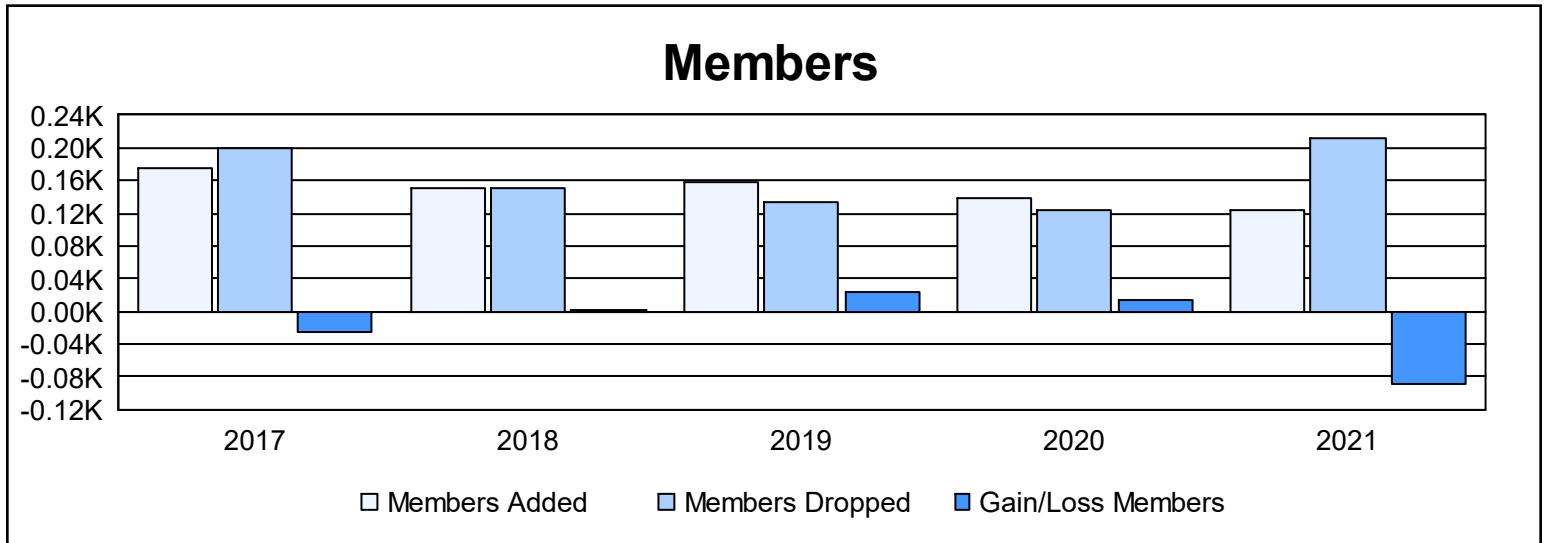

Year	New Clubs	Dropped Clubs	Gain/ Loss Clubs	New Members	Charter Members	Reinstate Members	Transfer Members	Total Member Added	Total Members Dropped	Gain/ Loss Members
2016-2017	0	0	0	152	4	10	8	174	199	-25
2017-2018	0	0	0	135	3	6	7	151	150	1
2018-2019	1	0	1	116	36	1	4	157	134	23
2019-2020	0	0	0	120	2	8	8	138	125	13
2020-2021	0	0	0	110	2	3	8	123	211	-88
<b>Average</b>	<b>0</b>	<b>0</b>	<b>0</b>	<b>127</b>	<b>9</b>	<b>6</b>	<b>7</b>	<b>149</b>	<b>164</b>	<b>-15</b>

### Membership Composition June 2021 Cumulative