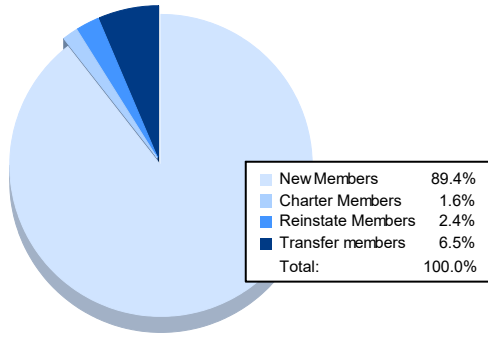

Year	New Clubs	Dropped Clubs	Gain/ Loss Clubs	New Members	Charter Members	Reinstate Members	Transfer Members	Total Member Added	Total Members Dropped	Gain/ Loss Members
2016-2017	0	0	0	152	4	10	8	174	199	-25
2017-2018	0	0	0	135	3	6	7	151	150	1
2018-2019	1	0	1	116	36	1	4	157	134	23
2019-2020	0	0	0	120	2	8	8	138	125	13
2020-2021	0	0	0	110	2	3	8	123	211	-88
<b>Average</b>	<b>0</b>	<b>0</b>	<b>0</b>	<b>127</b>	<b>9</b>	<b>6</b>	<b>7</b>	<b>149</b>	<b>164</b>	<b>-15</b>

### Membership Composition June 2021 Cumulative